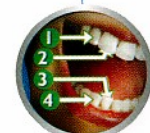

*E. coli, S. mutans and H. simplex.

Advanced features designed around you

NEW ProResults brush head
New brush head design delivers a broader sweeping motion for better plaque removal.

Two brush head sizes
Standard is ideal for complete cleaning. Compact provides precision cleaning.

NEW Multiple needs, one solution
3 Flexible brushing modes
2 Personalized cleaning routines

Quadpacer
30-second timer encourages even cleaning throughout your mouth.

Deluxe recharge gauge
Green light indicates battery charge and yellow light signals when to recharge.